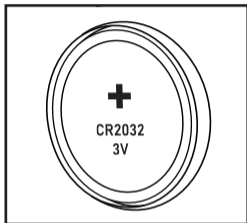

Installing the Battery

The Ghost Red Dot comes with a CR2032 3V Battery.

The battery can be replaced by removing the battery cap located at the end of the illumination dial. Insert it with the negative (-) face down.

Be sure to tighten the battery door fully to prevent connection issues.