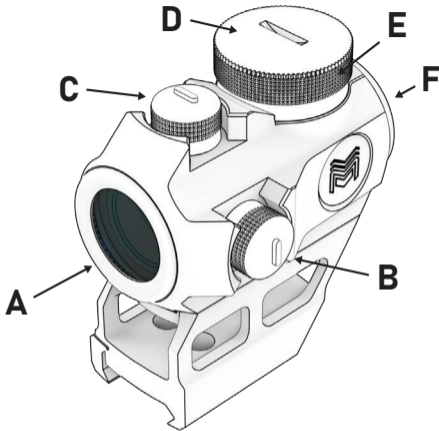

A - Eyepiece

B - Windage Adjustment

C - Elevation Adjustment

D - Battery Door

E - On/Off, Illumination Dial

F - Objective Lens