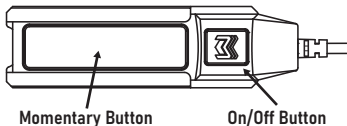

Indicator status while plugged in:

Red light: charging | Blue light: fully charged

NOTICE: When the battery is under 3.2V the charging indicator flashes red, at 3.0v the flashlight will power off until recharged.

MOUNTING

Mounts to any standard picatinny rail. Use included wrench to attach and adjust swivel position.

OPERATION

Tail Cap Functions

Double Press - On/High

Single Press - Cycle High, Mid*, Low, Off

Triple Press- Strobe

Pressure Switch Functions

On/Off Button:

Single Press - Cycle High, Mid*, Low, Off

Momentary Button:

Single Press - On/High

Triple Press- Strobe

Cycle Modes *Mid only available on F453:

F452 - 1200 lm (3min), 600 lm (207min)